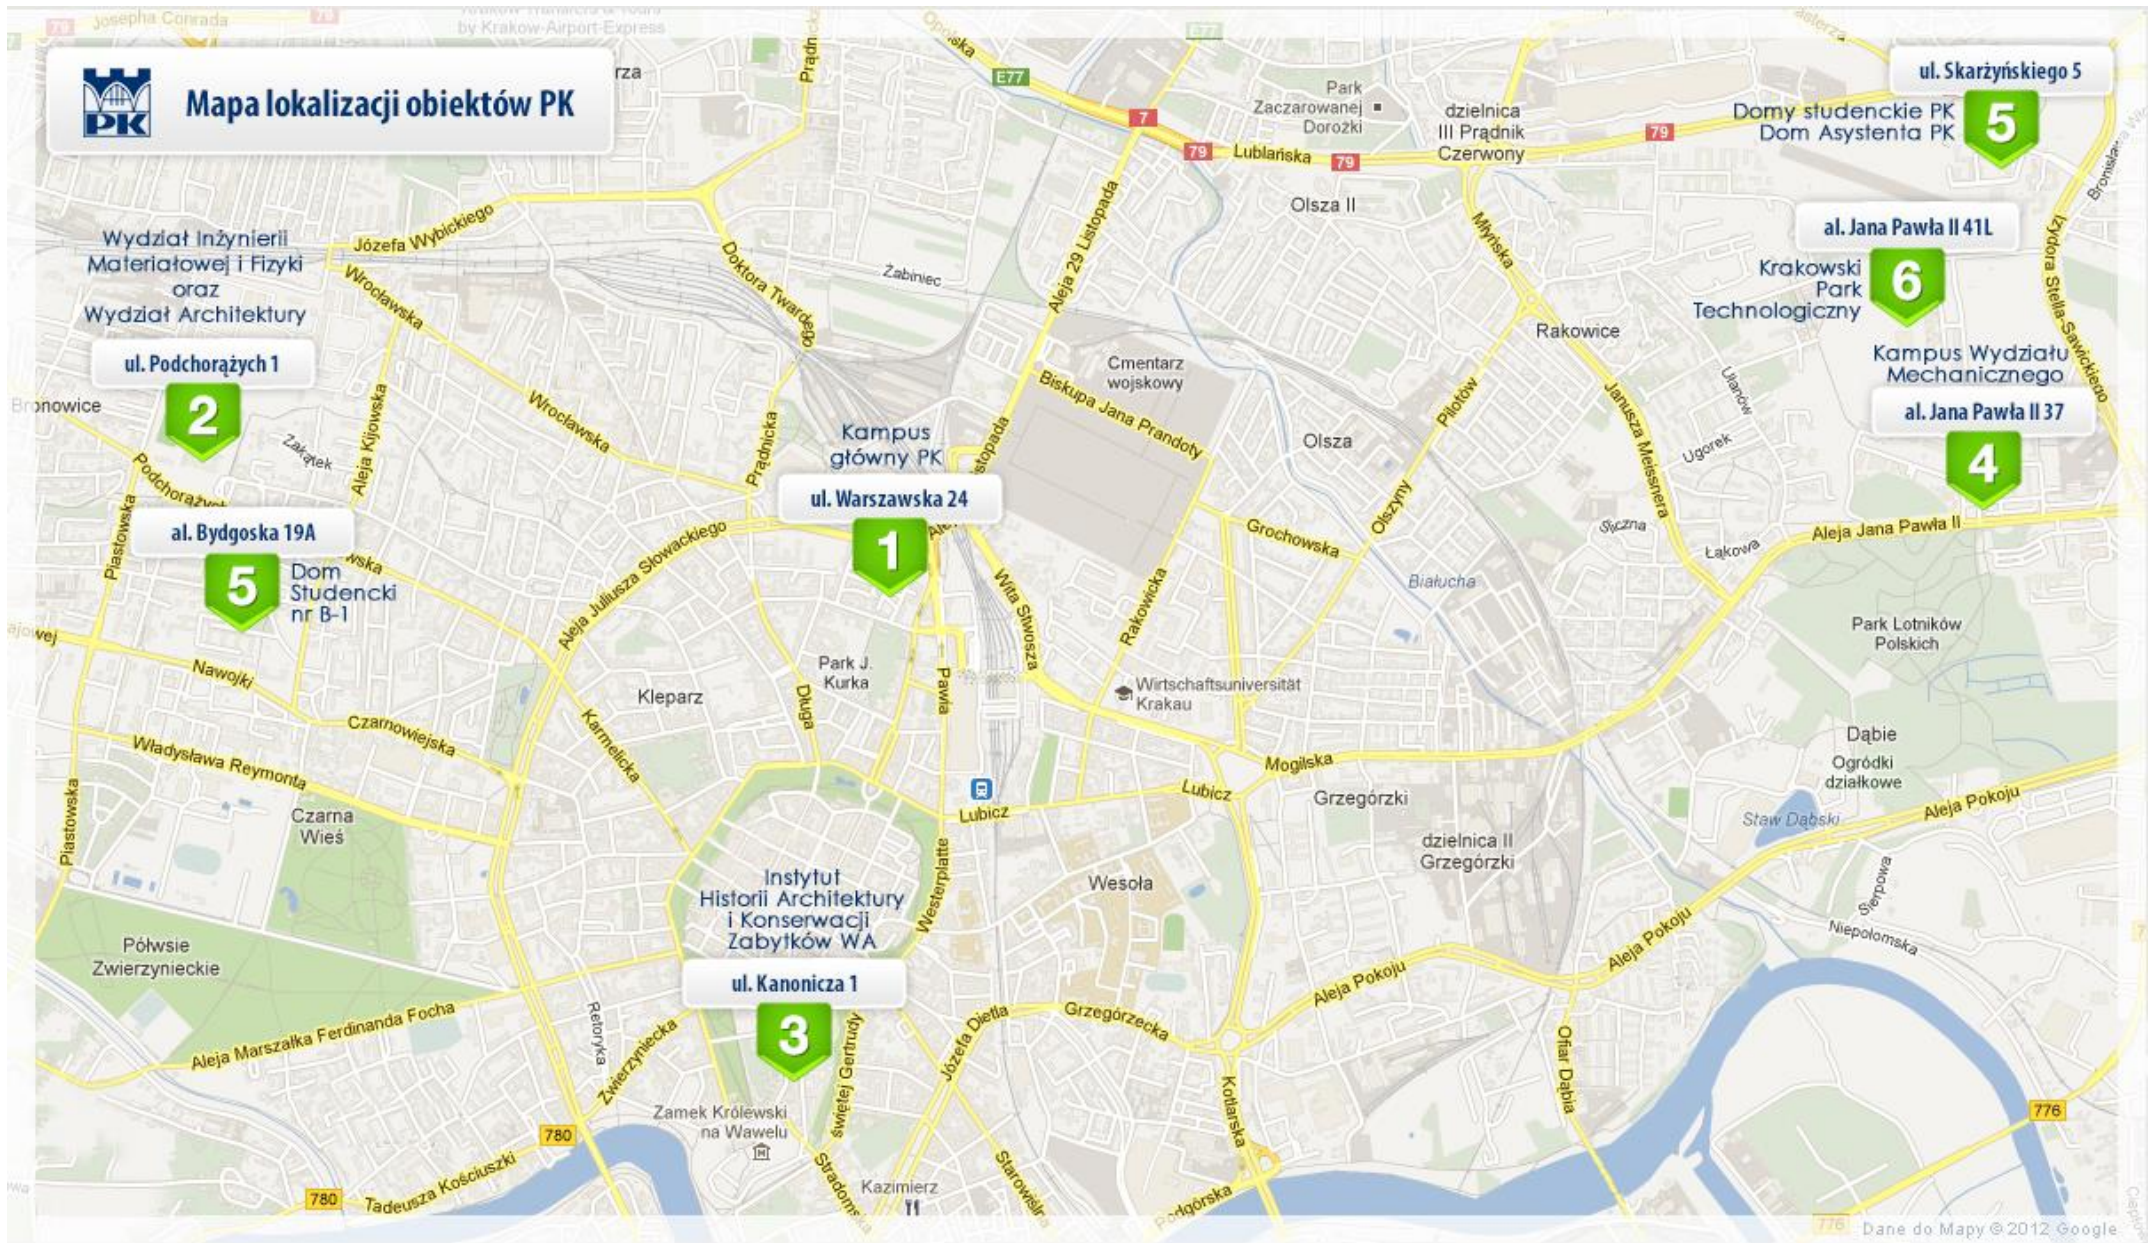

CUT OBJECTS IN CRACOW